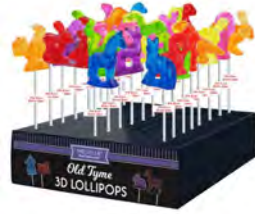

12789 HARD CANDY LOLLIPOP OLD TYME ASSORTMENT ASSORTED SHAPES AND COLORS DISPLAY PK 24				
UNIT	$1.40	CASE	$33.60	
CASEPACK	24			

40064 HARD CANDY LOLLIPOP SUGAR BEAR ASSORTED COLORS BULK				
UNIT	$1.40	CASE	$33.60	
CASEPACK	24